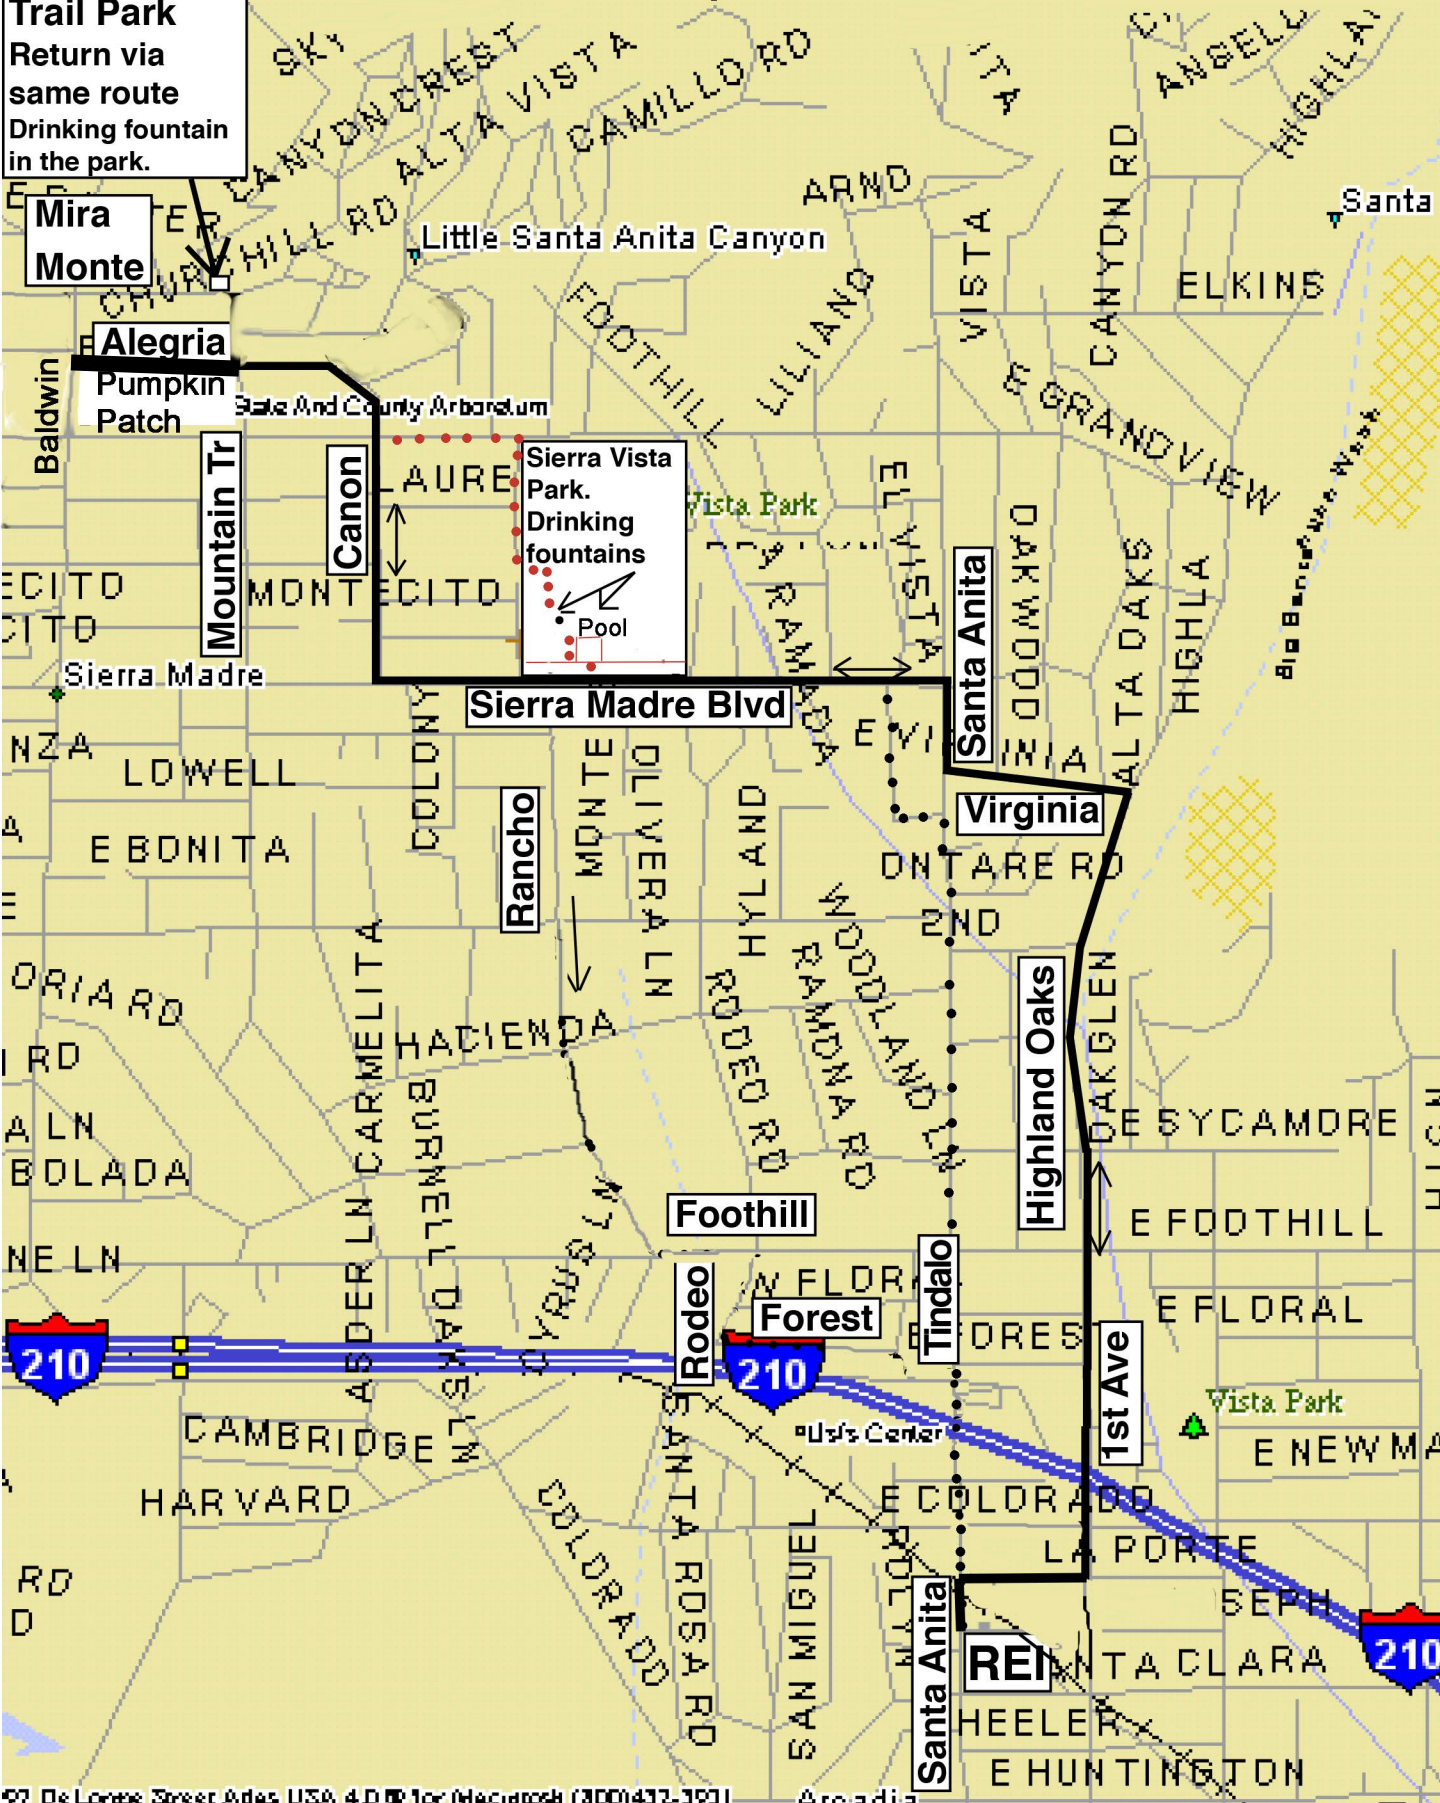

Mt. Wilson Trail Park
 Return via same route
 Drinking fountain in the park.

Mountain Trail Pumpkin Patch Run - October 31st

Mountain Trail = 6.3 Miles
 ●●●● Walkers
 Optional start from Sierra Vista Park